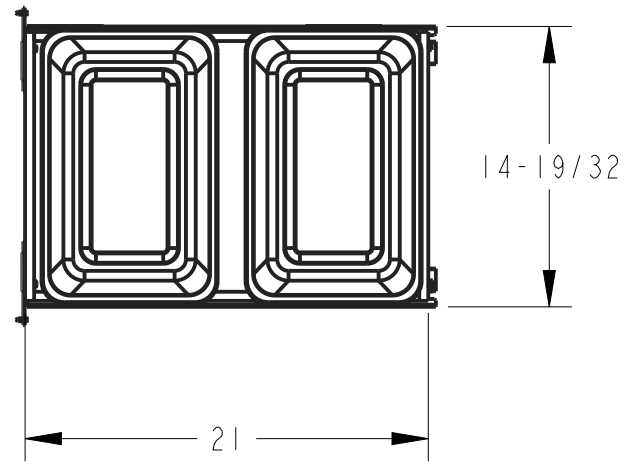

8 7 6 5 4 3 2 1

8 7 6 5 4 3 2 1

F
E
D
C
B
A

ITEM NUMBER	DESCRIPTION
CDM-WBMS35B	BLACK SINGLE 35QT
CDM-WBMS35WH	WHITE SINGLE 35QT
CDM-WBMS35G	GREY SINGLE 35QT

DRAWING NUMBER		REV
CDM-WBM		D
SIZE	SCALE	SHEET
A3	0.100	2 / 5
DOCUMENT STATUS		Released

8 7 6 5 4 3 2 1

8 7 6 5 4 3 2 1

F
E
D
C
B
A

ITEM NUMBER	DESCRIPTION
CDM-WBMD35B	BLACK DOUBLE 35QT
CDM-WBMD35WH	WHITE DOUBLE 35QT
CDM-WBMD35G	GREY DOUBLE 35QT

DRAWING NUMBER		REV
CDM-WBM		D
SIZE	SCALE	SHEET
A3	0.100	3 / 5
DOCUMENT STATUS		Released

8 7 6 5 4 3 2 1

8 7 6 5 4 3 2 1

F
E
D
C
B
A

ITEM NUMBER	DESCRIPTION
CDM-WBMS50B	BLACK SINGLE 50QT
CDM-WBMS50WH	WHITE SINGLE 50QT
CDM-WBMS50G	GREY SINGLE 50QT

DRAWING NUMBER		REV
CDM-WBM		D
SIZE	SCALE	SHEET
A3	0.100	4 / 5
DOCUMENT STATUS		Released

8 7 6 5 4 3 2 1

8 7 6 5 4 3 2 1

F
E
D
C
B
A

ITEM NUMBER	DESCRIPTION
CDM-WBMD50B	BLACK DOUBLE 50QT
CDM-WBMD50WH	WHITE DOUBLE 50QT
CDM-WBMD50G	GREY DOUBLE 50QT

DRAWING NUMBER		REV
CDM-WBM		D
SIZE	SCALE	SHEET
A3	0.100	5 / 5
DOCUMENT STATUS		Released