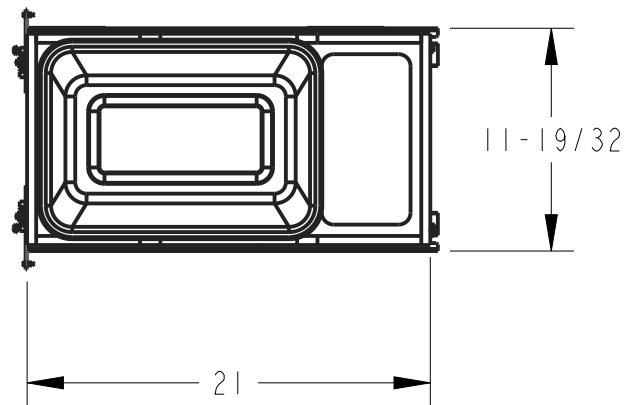

8 7 6 5 4 3 2 1

8 7 6 5 4 3 2 1

F
E
D
C
B
A

ITEM NUMBER	DESCRIPTION
CDM-WBMS35B	BLACK SINGLE 35QT
CDM-WBMS35WH	WHITE SINGLE 35QT
CDM-WBMS35G	GREY SINGLE 35QT

DRAWING NUMBER		REV
CDM-WBM		D
SIZE	SCALE	SHEET
A3	0.100	2 / 5
DOCUMENT STATUS		Released

8 7 6 5 4 3 2 1

8 7 6 5 4 3 2 1

F
E
D
C
B
A

ITEM NUMBER	DESCRIPTION
CDM-WBMD35B	BLACK DOUBLE 35QT
CDM-WBMD35WH	WHITE DOUBLE 35QT
CDM-WBMD35G	GREY DOUBLE 35QT

DRAWING NUMBER		REV
CDM-WBM		D
SIZE	SCALE	SHEET
A3	0.100	3 / 5
DOCUMENT STATUS		Released

8 7 6 5 4 3 2 1

8 7 6 5 4 3 2 1

F
E
D
C
B
A

ITEM NUMBER	DESCRIPTION
CDM-WBMS50B	BLACK SINGLE 50QT
CDM-WBMS50WH	WHITE SINGLE 50QT
CDM-WBMS50G	GREY SINGLE 50QT

DRAWING NUMBER		REV
CDM-WBM		D
SIZE	SCALE	SHEET
A3	0.100	4 / 5
DOCUMENT STATUS		Released

8 7 6 5 4 3 2 1

8 7 6 5 4 3 2 1

F
E
D
C
B
A

ITEM NUMBER	DESCRIPTION
CDM-WBMD50B	BLACK DOUBLE 50QT
CDM-WBMD50WH	WHITE DOUBLE 50QT
CDM-WBMD50G	GREY DOUBLE 50QT

DRAWING NUMBER		REV
CDM-WBM		D
SIZE	SCALE	SHEET
A3	0.100	5 / 5
DOCUMENT STATUS		Released