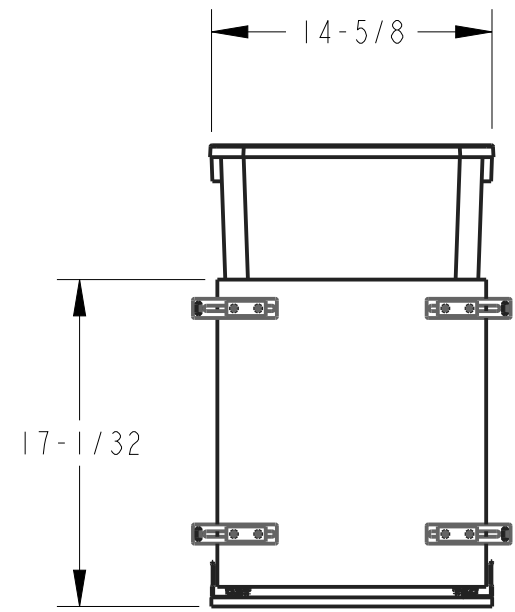

8 7 6 5 4 3 2 1

8 7 6 5 4 3 2 1

F
E
D
C
B
A

ITEM NUMBER	DESCRIPTION
CDM-WBMS35B	BLACK SINGLE 35QT
CDM-WBMS35WH	WHITE SINGLE 35QT
CDM-WBMS35G	GREY SINGLE 35QT

DRAWING NUMBER		REV
CDM-WBM		D
SIZE	SCALE	SHEET
A3	0.100	2 / 5
DOCUMENT STATUS		Released

8 7 6 5 4 3 2 1

8 7 6 5 4 3 2 1

F
E
D
C
B
A

ITEM NUMBER	DESCRIPTION
CDM-WBMD35B	BLACK DOUBLE 35QT
CDM-WBMD35WH	WHITE DOUBLE 35QT
CDM-WBMD35G	GREY DOUBLE 35QT

DRAWING NUMBER		REV
CDM-WBM		D
SIZE	SCALE	SHEET
A3	0.100	3 / 5
DOCUMENT STATUS		Released

8 7 6 5 4 3 2 1

8 7 6 5 4 3 2 1

F
E
D
C
B
A

ITEM NUMBER	DESCRIPTION
CDM-WBMS50B	BLACK SINGLE 50QT
CDM-WBMS50WH	WHITE SINGLE 50QT
CDM-WBMS50G	GREY SINGLE 50QT

DRAWING NUMBER		REV
CDM-WBM		D
SIZE	SCALE	SHEET
A3	0.100	4 / 5
DOCUMENT STATUS		Released

8 7 6 5 4 3 2 1

8 7 6 5 4 3 2 1

F
E
D
C
B
A

ITEM NUMBER	DESCRIPTION
CDM-WBMD50B	BLACK DOUBLE 50QT
CDM-WBMD50WH	WHITE DOUBLE 50QT
CDM-WBMD50G	GREY DOUBLE 50QT

DRAWING NUMBER		REV
CDM-WBM		D
SIZE	SCALE	SHEET
A3	0.100	5 / 5
DOCUMENT STATUS		Released