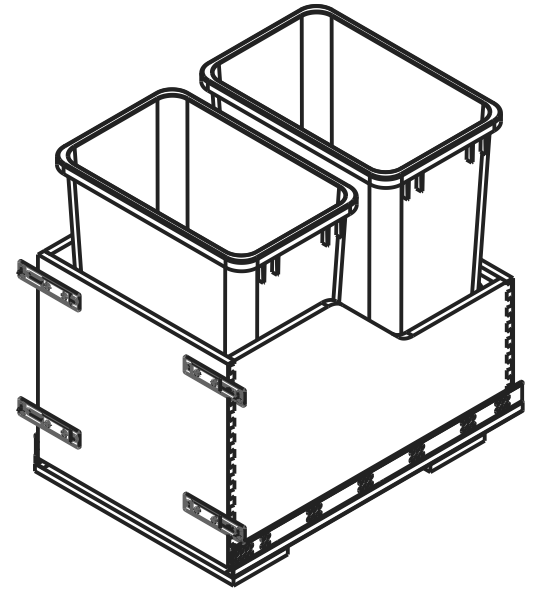

8 7 6 5 4 3 2 1

8 7 6 5 4 3 2 1

F
E
D
C
B
A

ITEM NUMBER	DESCRIPTION
CDM-WBMS35B	BLACK SINGLE 35QT
CDM-WBMS35WH	WHITE SINGLE 35QT
CDM-WBMS35G	GREY SINGLE 35QT

DRAWING NUMBER		REV
CDM-WBM		D
SIZE	SCALE	SHEET
A3	0.100	2 / 5
DOCUMENT STATUS		Released

8 7 6 5 4 3 2 1

8 7 6 5 4 3 2 1

F
E
D
C
B
A

ITEM NUMBER	DESCRIPTION
CDM-WBMD35B	BLACK DOUBLE 35QT
CDM-WBMD35WH	WHITE DOUBLE 35QT
CDM-WBMD35G	GREY DOUBLE 35QT

DRAWING NUMBER		REV
CDM-WBM		D
SIZE	SCALE	SHEET
A3	0.100	3 / 5
DOCUMENT STATUS		Released