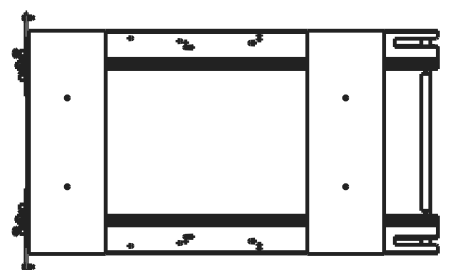

8 7 6 5 4 3 2 1

F
E
D
C
B
A

ITEM NUMBER	DESCRIPTION
CDM-WBMS50B	BLACK SINGLE 50QT
CDM-WBMS50WH	WHITE SINGLE 50QT
CDM-WBMS50G	GREY SINGLE 50QT

DRAWING NUMBER		REV
CDM-WBM		D
SIZE	SCALE	SHEET
A3	0.100	4 / 5
DOCUMENT STATUS		Released

8 7 6 5 4 3 2 1