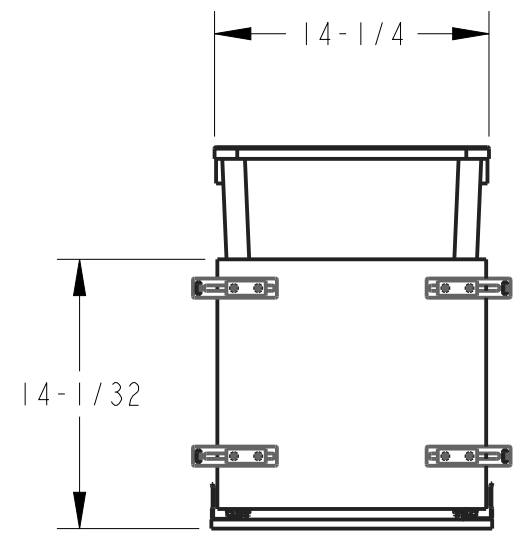

8 7 6 5 4 3 2 1

8 7 6 5 4 3 2 1

F
E
D
C
B
A

ITEM NUMBER	DESCRIPTION
CDM-WBMS35B	BLACK SINGLE 35QT
CDM-WBMS35WH	WHITE SINGLE 35QT
CDM-WBMS35G	GREY SINGLE 35QT

DRAWING NUMBER		REV
CDM-WBM		D
SIZE	SCALE	SHEET
A3	0.100	2 / 5
DOCUMENT STATUS		Released

8 7 6 5 4 3 2 1

8 7 6 5 4 3 2 1

F
E
D
C
B
A

ITEM NUMBER	DESCRIPTION
CDM-WBMD35B	BLACK DOUBLE 35QT
CDM-WBMD35WH	WHITE DOUBLE 35QT
CDM-WBMD35G	GREY DOUBLE 35QT

DRAWING NUMBER		REV
CDM-WBM		D
SIZE	SCALE	SHEET
A3	0.100	3 / 5
DOCUMENT STATUS		Released

8 7 6 5 4 3 2 1

8 7 6 5 4 3 2 1

F
E
D
C
B
A

ITEM NUMBER	DESCRIPTION
CDM-WBMS50B	BLACK SINGLE 50QT
CDM-WBMS50WH	WHITE SINGLE 50QT
CDM-WBMS50G	GREY SINGLE 50QT

DRAWING NUMBER		REV
CDM-WBM		D
SIZE	SCALE	SHEET
A3	0.100	4 / 5
DOCUMENT STATUS		Released

8 7 6 5 4 3 2 1

8 7 6 5 4 3 2 1

F
E
D
C
B
A

ITEM NUMBER	DESCRIPTION
CDM-WBMD50B	BLACK DOUBLE 50QT
CDM-WBMD50WH	WHITE DOUBLE 50QT
CDM-WBMD50G	GREY DOUBLE 50QT

DRAWING NUMBER		REV
CDM-WBM		D
SIZE	SCALE	SHEET
A3	0.100	5 / 5
DOCUMENT STATUS		Released