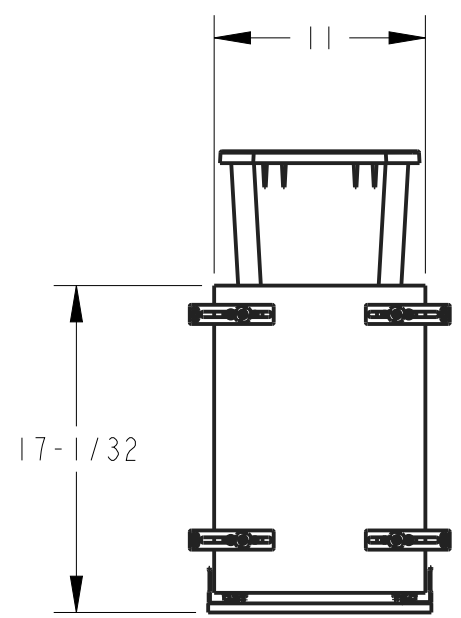

8 7 6 5 4 3 2 1

8 7 6 5 4 3 2 1

F
E
D
C
B
A

ITEM NUMBER	DESCRIPTION
CDM-WBMS35B	BLACK SINGLE 35QT
CDM-WBMS35WH	WHITE SINGLE 35QT
CDM-WBMS35G	GREY SINGLE 35QT

DRAWING NUMBER		REV
CDM-WBM		D
SIZE	SCALE	SHEET
A3	0.100	2 / 5
DOCUMENT STATUS		Released

8 7 6 5 4 3 2 1

8 7 6 5 4 3 2 1

F
E
D
C
B
A

ITEM NUMBER	DESCRIPTION
CDM-WBMD35B	BLACK DOUBLE 35QT
CDM-WBMD35WH	WHITE DOUBLE 35QT
CDM-WBMD35G	GREY DOUBLE 35QT

DRAWING NUMBER		REV
CDM-WBM		D
SIZE	SCALE	SHEET
A3	0.100	3 / 5
DOCUMENT STATUS		Released

8 7 6 5 4 3 2 1

8 7 6 5 4 3 2 1

F
E
D
C
B
A

ITEM NUMBER	DESCRIPTION
CDM-WBMS50B	BLACK SINGLE 50QT
CDM-WBMS50WH	WHITE SINGLE 50QT
CDM-WBMS50G	GREY SINGLE 50QT

DRAWING NUMBER		REV
CDM-WBM		D
SIZE	SCALE	SHEET
A3	0.100	4 / 5
DOCUMENT STATUS		Released

8 7 6 5 4 3 2 1

8 7 6 5 4 3 2 1

F
E
D
C
B
A

ITEM NUMBER	DESCRIPTION
CDM-WBMD50B	BLACK DOUBLE 50QT
CDM-WBMD50WH	WHITE DOUBLE 50QT
CDM-WBMD50G	GREY DOUBLE 50QT

DRAWING NUMBER		REV
CDM-WBM		D
SIZE	SCALE	SHEET
A3	0.100	5 / 5
DOCUMENT STATUS		Released