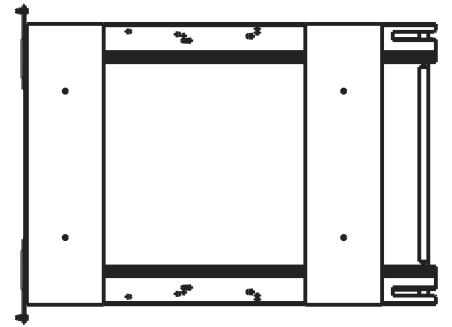

8 7 6 5 4 3 2 1

8 7 6 5 4 3 2 1

F
E
D
C
B
A

ITEM NUMBER	DESCRIPTION
CDM-WBMS35B	BLACK SINGLE 35QT
CDM-WBMS35WH	WHITE SINGLE 35QT
CDM-WBMS35G	GREY SINGLE 35QT

DRAWING NUMBER		REV
CDM-WBM		D
SIZE	SCALE	SHEET
A3	0.100	2 / 5
DOCUMENT STATUS		Released

8 7 6 5 4 3 2 1

8 7 6 5 4 3 2 1

F
E
D
C
B
A

ITEM NUMBER	DESCRIPTION
CDM-WBMD35B	BLACK DOUBLE 35QT
CDM-WBMD35WH	WHITE DOUBLE 35QT
CDM-WBMD35G	GREY DOUBLE 35QT

DRAWING NUMBER		REV
CDM-WBM		D
SIZE	SCALE	SHEET
A3	0.100	3 / 5
DOCUMENT STATUS		Released