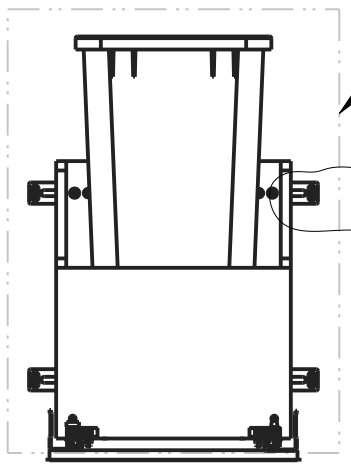

8 7 6 5 4 3 2 1

F
E
D
C
B
A

DOOR FRONT (NOT INCLUDED)
 $\pm 11/16$ HORIZONTAL ADJUSTMENT
 $\pm 3/16$ VERTICAL ADJUSTMENT
 WHEN INSTALLED PER INSTRUCTIONS

SEE DETAIL Y

SEE DETAIL W

DETAIL Y
 SCALE 1.000

DETAIL W
 SCALE 3.000

8 7 6 5 4 3 2 1

8 7 6 5 4 3 2 1

F
E
D
C
B
A

ITEM NUMBER	DESCRIPTION
CDM-WBMS35B	BLACK SINGLE 35QT
CDM-WBMS35WH	WHITE SINGLE 35QT
CDM-WBMS35G	GREY SINGLE 35QT

DRAWING NUMBER		REV
CDM-WBM		D
SIZE	SCALE	SHEET
A3	0.100	2 / 5
DOCUMENT STATUS		Released

8 7 6 5 4 3 2 1

8 7 6 5 4 3 2 1

F
E
D
C
B
A

ITEM NUMBER	DESCRIPTION
CDM-WBMD35B	BLACK DOUBLE 35QT
CDM-WBMD35WH	WHITE DOUBLE 35QT
CDM-WBMD35G	GREY DOUBLE 35QT

DRAWING NUMBER		REV
CDM-WBM		D
SIZE	SCALE	SHEET
A3	0.100	3 / 5
DOCUMENT STATUS		Released

8 7 6 5 4 3 2 1

8 7 6 5 4 3 2 1

F
E
D
C
B
A

ITEM NUMBER	DESCRIPTION
CDM-WBMD50B	BLACK DOUBLE 50QT
CDM-WBMD50WH	WHITE DOUBLE 50QT
CDM-WBMD50G	GREY DOUBLE 50QT

DRAWING NUMBER		REV
CDM-WBM		D
SIZE	SCALE	SHEET
A3	0.100	5 / 5
DOCUMENT STATUS		Released