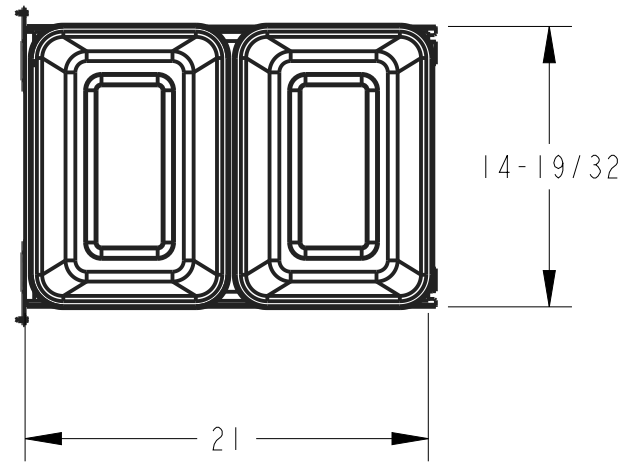

8 7 6 5 4 3 2 1

8 7 6 5 4 3 2 1

F
E
D
C
B
A

ITEM NUMBER	DESCRIPTION
CDM-WBMS35B	BLACK SINGLE 35QT
CDM-WBMS35WH	WHITE SINGLE 35QT
CDM-WBMS35G	GREY SINGLE 35QT

DRAWING NUMBER		REV
CDM-WBM		D
SIZE	SCALE	SHEET
A3	0.100	2 / 5
DOCUMENT STATUS		Released

8 7 6 5 4 3 2 1

8 7 6 5 4 3 2 1

F
E
D
C
B
A

ITEM NUMBER	DESCRIPTION
CDM-WBMD35B	BLACK DOUBLE 35QT
CDM-WBMD35WH	WHITE DOUBLE 35QT
CDM-WBMD35G	GREY DOUBLE 35QT

DRAWING NUMBER		REV
CDM-WBM		D
SIZE	SCALE	SHEET
A3	0.100	3 / 5
DOCUMENT STATUS		Released

8 7 6 5 4 3 2 1

8 7 6 5 4 3 2 1

F
E
D
C
B
A

ITEM NUMBER	DESCRIPTION
CDM-WBMS50B	BLACK SINGLE 50QT
CDM-WBMS50WH	WHITE SINGLE 50QT
CDM-WBMS50G	GREY SINGLE 50QT

DRAWING NUMBER		REV
CDM-WBM		D
SIZE	SCALE	SHEET
A3	0.100	4 / 5
DOCUMENT STATUS		Released

8 7 6 5 4 3 2 1

8 7 6 5 4 3 2 1

F
E
D
C
B
A

ITEM NUMBER	DESCRIPTION
CDM-WBMD50B	BLACK DOUBLE 50QT
CDM-WBMD50WH	WHITE DOUBLE 50QT
CDM-WBMD50G	GREY DOUBLE 50QT

DRAWING NUMBER		REV
CDM-WBM		D
SIZE	SCALE	SHEET
A3	0.100	5 / 5
DOCUMENT STATUS		Released