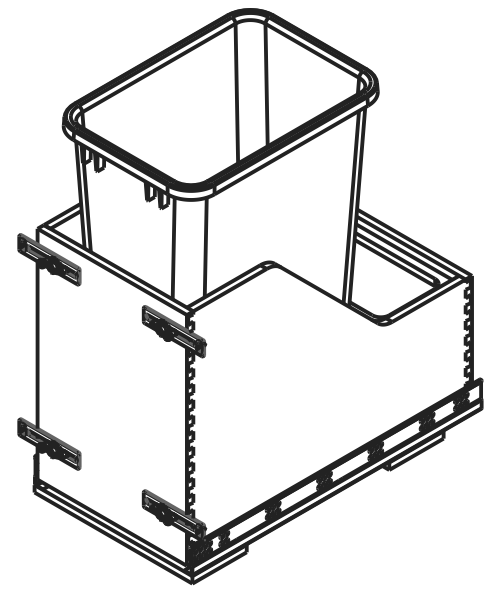

8 7 6 5 4 3 2 1

F
E
D
C
B
A

DOOR FRONT (NOT INCLUDED)
 $\pm 11/16$ HORIZONTAL ADJUSTMENT
 $\pm 3/16$ VERTICAL ADJUSTMENT
 WHEN INSTALLED PER INSTRUCTIONS

SEE DETAIL Y

SEE DETAIL W

DETAIL Y
 SCALE 1.000

DETAIL W
 SCALE 3.000

DOCUMENT STATUS	Released
DIMENSIONS OR FEATURES WITH * ARE CRITICAL	
HARDWARE RESOURCES RESERVES THE RIGHT TO CHANGE SPECIFICATIONS WITHOUT NOTICE. IN CASE OF A DISCREPANCY, ACTUAL PART GEOMETRY SUPERSEDES THIS DOCUMENT.	
THE INFORMATION CONTAINED WITHIN THIS DRAWING IS THE SOLE PROPERTY OF HARDWARE RESOURCES INC. ANY REPRODUCTION IN PART OR WHOLE WITHOUT WRITTEN PERMISSION OF HARDWARE RESOURCES INC. IS PROHIBITED.	

8 7 6 5 4 3 2 1

8 7 6 5 4 3 2 1

F
E
D
C
B
A

ITEM NUMBER	DESCRIPTION
CDM-WBMS35B	BLACK SINGLE 35QT
CDM-WBMS35WH	WHITE SINGLE 35QT
CDM-WBMS35G	GREY SINGLE 35QT

DRAWING NUMBER		REV
CDM-WBM		D
SIZE	SCALE	SHEET
A3	0.100	2 / 5
DOCUMENT STATUS		Released

8 7 6 5 4 3 2 1

8 7 6 5 4 3 2 1

F
E
D
C
B
A

ITEM NUMBER	DESCRIPTION
CDM-WBMD35B	BLACK DOUBLE 35QT
CDM-WBMD35WH	WHITE DOUBLE 35QT
CDM-WBMD35G	GREY DOUBLE 35QT

DRAWING NUMBER		REV
CDM-WBM		D
SIZE	SCALE	SHEET
A3	0.100	3 / 5
DOCUMENT STATUS		Released