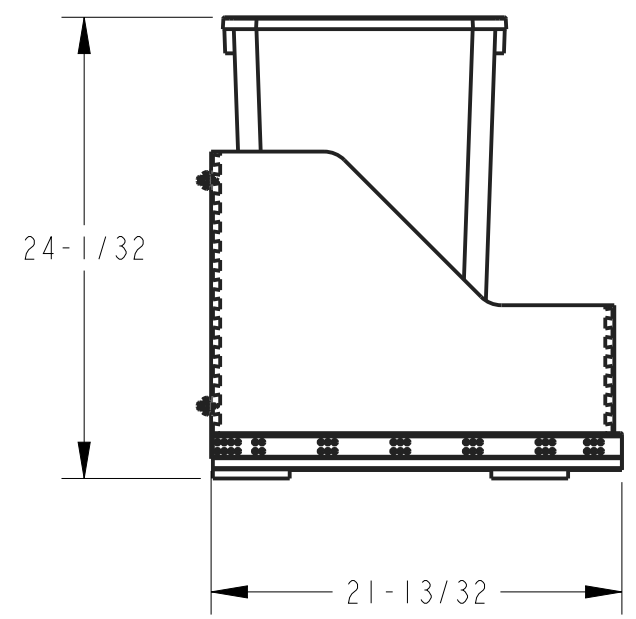

8 7 6 5 4 3 2 1

8 7 6 5 4 3 2 1

F
E
D
C
B
A

ITEM NUMBER	DESCRIPTION
CDM-WBMS35B	BLACK SINGLE 35QT
CDM-WBMS35WH	WHITE SINGLE 35QT
CDM-WBMS35G	GREY SINGLE 35QT

DRAWING NUMBER		REV
CDM-WBM		D
SIZE	SCALE	SHEET
A3	0.100	2 / 5
DOCUMENT STATUS		Released

8 7 6 5 4 3 2 1

8 7 6 5 4 3 2 1

F
E
D
C
B
A

ITEM NUMBER	DESCRIPTION
CDM-WBMD35B	BLACK DOUBLE 35QT
CDM-WBMD35WH	WHITE DOUBLE 35QT
CDM-WBMD35G	GREY DOUBLE 35QT

DRAWING NUMBER		REV
CDM-WBM		D
SIZE	SCALE	SHEET
A3	0.100	3 / 5
DOCUMENT STATUS		Released

8 7 6 5 4 3 2 1

8 7 6 5 4 3 2 1

F
E
D
C
B
A

ITEM NUMBER	DESCRIPTION
CDM-WBMS50B	BLACK SINGLE 50QT
CDM-WBMS50WH	WHITE SINGLE 50QT
CDM-WBMS50G	GREY SINGLE 50QT

DRAWING NUMBER		REV
CDM-WBM		D
SIZE	SCALE	SHEET
A3	0.100	4 / 5
DOCUMENT STATUS		Released

8 7 6 5 4 3 2 1

8 7 6 5 4 3 2 1

F
E
D
C
B
A

ITEM NUMBER	DESCRIPTION
CDM-WBMD50B	BLACK DOUBLE 50QT
CDM-WBMD50WH	WHITE DOUBLE 50QT
CDM-WBMD50G	GREY DOUBLE 50QT

DRAWING NUMBER		REV
CDM-WBM		D
SIZE	SCALE	SHEET
A3	0.100	5 / 5
DOCUMENT STATUS		Released