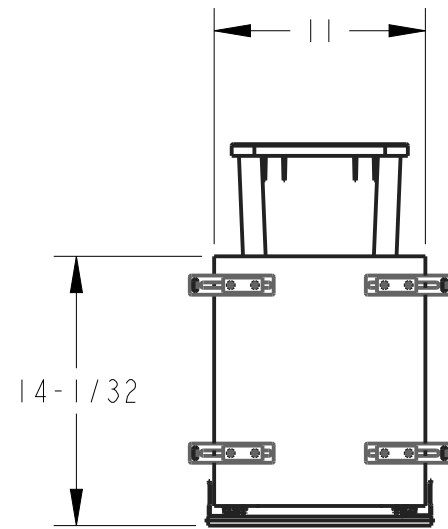

8 7 6 5 4 3 2 1

8 7 6 5 4 3 2 1

F
E
D
C
B
A

ITEM NUMBER	DESCRIPTION
CDM-WBMS35B	BLACK SINGLE 35QT
CDM-WBMS35WH	WHITE SINGLE 35QT
CDM-WBMS35G	GREY SINGLE 35QT

DRAWING NUMBER		REV
CDM-WBM		D
SIZE	SCALE	SHEET
A3	0.100	2 / 5
DOCUMENT STATUS		Released

8 7 6 5 4 3 2 1

8 7 6 5 4 3 2 1

F
E
D
C
B
A

ITEM NUMBER	DESCRIPTION
CDM-WBMD35B	BLACK DOUBLE 35QT
CDM-WBMD35WH	WHITE DOUBLE 35QT
CDM-WBMD35G	GREY DOUBLE 35QT

DRAWING NUMBER		REV
CDM-WBM		D
SIZE	SCALE	SHEET
A3	0.100	3 / 5
DOCUMENT STATUS		Released

8 7 6 5 4 3 2 1

8 7 6 5 4 3 2 1

F
E
D
C
B
A

ITEM NUMBER	DESCRIPTION
CDM-WBMS50B	BLACK SINGLE 50QT
CDM-WBMS50WH	WHITE SINGLE 50QT
CDM-WBMS50G	GREY SINGLE 50QT

DRAWING NUMBER		REV
CDM-WBM		D
SIZE	SCALE	SHEET
A3	0.100	4 / 5
DOCUMENT STATUS		Released

8 7 6 5 4 3 2 1

8 7 6 5 4 3 2 1

F
E
D
C
B
A

ITEM NUMBER	DESCRIPTION
CDM-WBMD50B	BLACK DOUBLE 50QT
CDM-WBMD50WH	WHITE DOUBLE 50QT
CDM-WBMD50G	GREY DOUBLE 50QT

DRAWING NUMBER		REV
CDM-WBM		D
SIZE	SCALE	SHEET
A3	0.100	5 / 5
DOCUMENT STATUS		Released