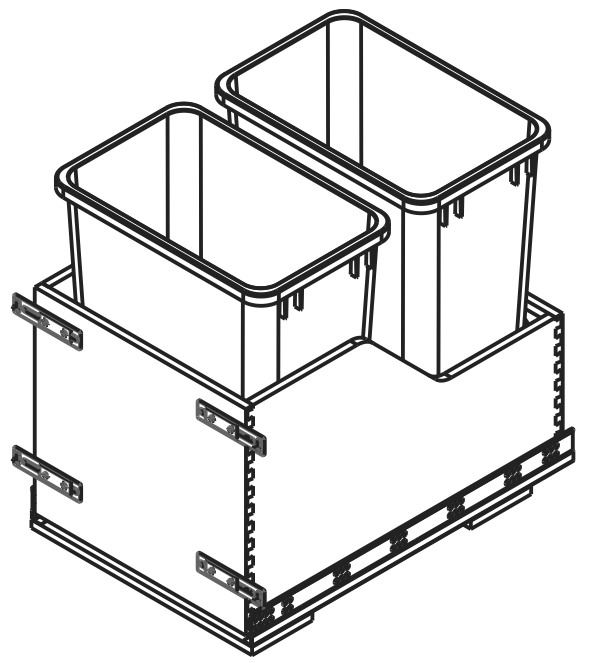

8 7 6 5 4 3 2 1

F
E
D
C
B
A

DOOR FRONT (NOT INCLUDED)
 $\pm 11/16$ HORIZONTAL ADJUSTMENT
 $\pm 3/16$ VERTICAL ADJUSTMENT
 WHEN INSTALLED PER INSTRUCTIONS

SEE DETAIL Y

SEE DETAIL W

DETAIL Y
 SCALE 1.000

DETAIL W
 SCALE 3.000

8 7 6 5 4 3 2 1

8 7 6 5 4 3 2 1

F
E
D
C
B
A

ITEM NUMBER	DESCRIPTION
CDM-WBMS35B	BLACK SINGLE 35QT
CDM-WBMS35WH	WHITE SINGLE 35QT
CDM-WBMS35G	GREY SINGLE 35QT

DRAWING NUMBER		REV
CDM-WBM		D
SIZE	SCALE	SHEET
A3	0.100	2 / 5
DOCUMENT STATUS		Released

8 7 6 5 4 3 2 1

8 7 6 5 4 3 2 1

F
E
D
C
B
A

ITEM NUMBER	DESCRIPTION
CDM-WBMD35B	BLACK DOUBLE 35QT
CDM-WBMD35WH	WHITE DOUBLE 35QT
CDM-WBMD35G	GREY DOUBLE 35QT

DRAWING NUMBER		REV
CDM-WBM		D
SIZE	SCALE	SHEET
A3	0.100	3 / 5
DOCUMENT STATUS		Released