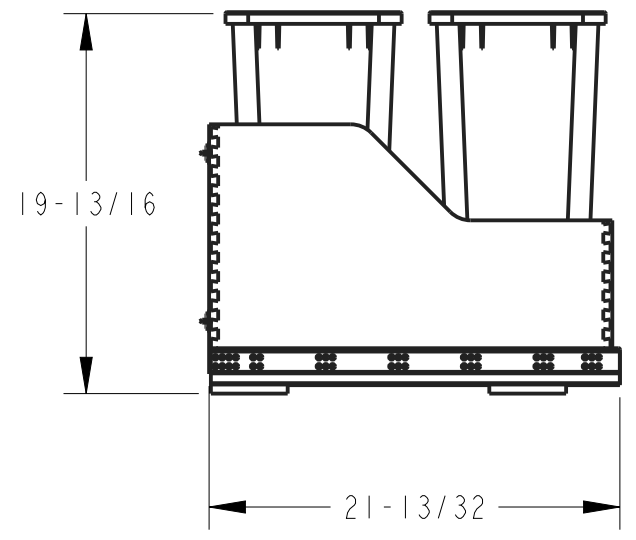

8 7 6 5 4 3 2 1

8 7 6 5 4 3 2 1

F
E
D
C
B
A

ITEM NUMBER	DESCRIPTION
CDM-WBMS35B	BLACK SINGLE 35QT
CDM-WBMS35WH	WHITE SINGLE 35QT
CDM-WBMS35G	GREY SINGLE 35QT

DRAWING NUMBER		REV
CDM-WBM		D
SIZE	SCALE	SHEET
A3	0.100	2 / 5
DOCUMENT STATUS		Released

8 7 6 5 4 3 2 1

8 7 6 5 4 3 2 1

F
E
D
C
B
A

ITEM NUMBER	DESCRIPTION
CDM-WBMD35B	BLACK DOUBLE 35QT
CDM-WBMD35WH	WHITE DOUBLE 35QT
CDM-WBMD35G	GREY DOUBLE 35QT

DRAWING NUMBER		REV
CDM-WBM		D
SIZE	SCALE	SHEET
A3	0.100	3 / 5
DOCUMENT STATUS		Released

8 7 6 5 4 3 2 1

8 7 6 5 4 3 2 1

F
E
D
C
B
A

ITEM NUMBER	DESCRIPTION
CDM-WBMS50B	BLACK SINGLE 50QT
CDM-WBMS50WH	WHITE SINGLE 50QT
CDM-WBMS50G	GREY SINGLE 50QT

DRAWING NUMBER		REV
CDM-WBM		D
SIZE	SCALE	SHEET
A3	0.100	4 / 5
DOCUMENT STATUS		Released

8 7 6 5 4 3 2 1

8 7 6 5 4 3 2 1

F
E
D
C
B
A

ITEM NUMBER	DESCRIPTION
CDM-WBMD50B	BLACK DOUBLE 50QT
CDM-WBMD50WH	WHITE DOUBLE 50QT
CDM-WBMD50G	GREY DOUBLE 50QT

DRAWING NUMBER		REV
CDM-WBM		D
SIZE	SCALE	SHEET
A3	0.100	5 / 5
DOCUMENT STATUS		Released