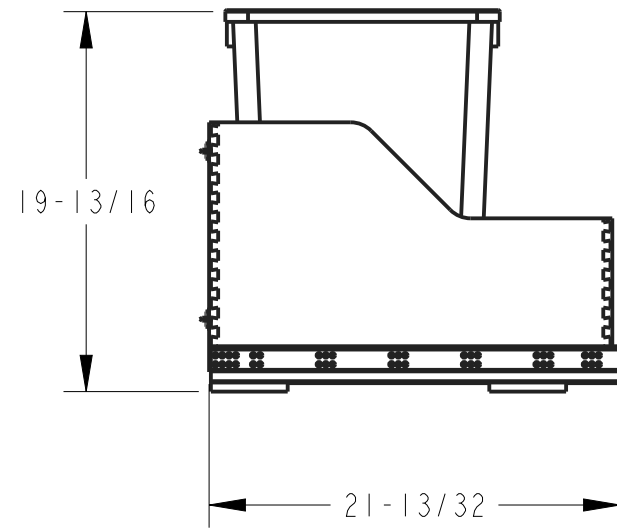

DOCUMENT STATUS	Released
DIMENSIONS OR FEATURES WITH * ARE CRITICAL	
HARDWARE RESOURCES RESERVES THE RIGHT TO CHANGE SPECIFICATIONS WITHOUT NOTICE. IN CASE OF A DISCREPANCY, ACTUAL PART GEOMETRY SUPERSEDES THIS DOCUMENT.	
THE INFORMATION CONTAINED WITHIN THIS DRAWING IS THE SOLE PROPERTY OF HARDWARE RESOURCES INC. ANY REPRODUCTION IN PART OR WHOLE WITHOUT WRITTEN PERMISSION OF HARDWARE RESOURCES INC. IS PROHIBITED.	

8 7 6 5 4 3 2 1

8 7 6 5 4 3 2 1

F
E
D
C
B
A

ITEM NUMBER	DESCRIPTION
CDM-WBMS35B	BLACK SINGLE 35QT
CDM-WBMS35WH	WHITE SINGLE 35QT
CDM-WBMS35G	GREY SINGLE 35QT

DRAWING NUMBER		REV
CDM-WBM		D
SIZE	SCALE	SHEET
A3	0.100	2 / 5
DOCUMENT STATUS		Released

8 7 6 5 4 3 2 1

8 7 6 5 4 3 2 1

F
E
D
C
B
A

ITEM NUMBER	DESCRIPTION
CDM-WBMD35B	BLACK DOUBLE 35QT
CDM-WBMD35WH	WHITE DOUBLE 35QT
CDM-WBMD35G	GREY DOUBLE 35QT

DRAWING NUMBER		REV
CDM-WBM		D
SIZE	SCALE	SHEET
A3	0.100	3 / 5
DOCUMENT STATUS		Released

8 7 6 5 4 3 2 1

8 7 6 5 4 3 2 1

F
E
D
C
B
A

ITEM NUMBER	DESCRIPTION
CDM-WBMD50B	BLACK DOUBLE 50QT
CDM-WBMD50WH	WHITE DOUBLE 50QT
CDM-WBMD50G	GREY DOUBLE 50QT

DRAWING NUMBER		REV
CDM-WBM		D
SIZE	SCALE	SHEET
A3	0.100	5 / 5
DOCUMENT STATUS		Released