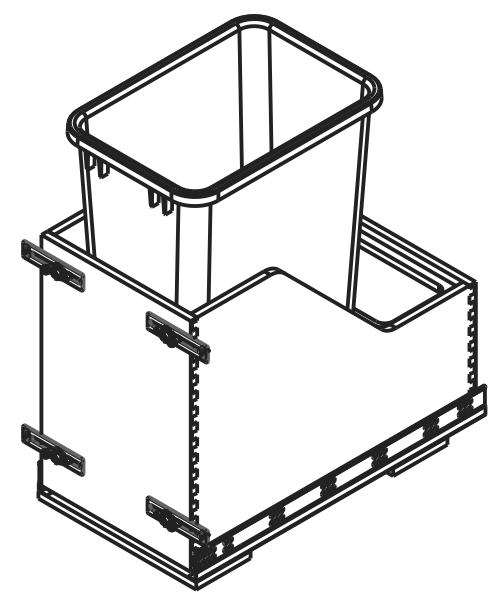

8 7 6 5 4 3 2 1

F
E
D
C
B
A

ITEM NUMBER	DESCRIPTION
CDM-WBMS50B	BLACK SINGLE 50QT
CDM-WBMS50WH	WHITE SINGLE 50QT
CDM-WBMS50G	GREY SINGLE 50QT

DRAWING NUMBER		REV
CDM-WBM		D
SIZE	SCALE	SHEET
A3	0.100	4 / 5
DOCUMENT STATUS		Released

8 7 6 5 4 3 2 1