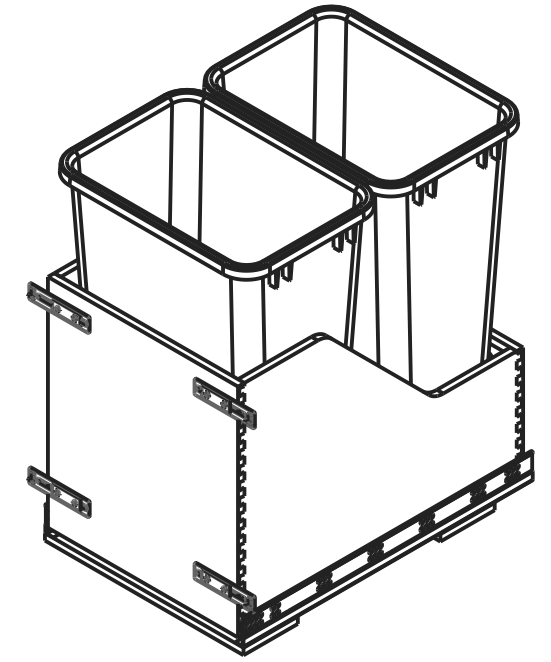

8 7 6 5 4 3 2 1

F
E
D
C
B
A

ITEM NUMBER	DESCRIPTION
CDM-WBMD50B	BLACK DOUBLE 50QT
CDM-WBMD50WH	WHITE DOUBLE 50QT
CDM-WBMD50G	GREY DOUBLE 50QT

DRAWING NUMBER		REV
CDM-WBM		D
SIZE	SCALE	SHEET
A3	0.100	5 / 5
DOCUMENT STATUS		Released

8 7 6 5 4 3 2 1