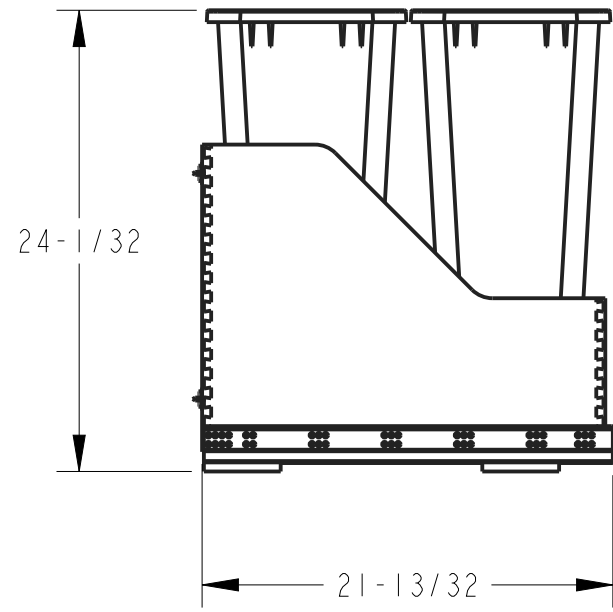

8 7 6 5 4 3 2 1

8 7 6 5 4 3 2 1

F
E
D
C
B
A

ITEM NUMBER	DESCRIPTION
CDM-WBMS35B	BLACK SINGLE 35QT
CDM-WBMS35WH	WHITE SINGLE 35QT
CDM-WBMS35G	GREY SINGLE 35QT

DRAWING NUMBER		REV
CDM-WBM		D
SIZE	SCALE	SHEET
A3	0.100	2 / 5
DOCUMENT STATUS		Released

8 7 6 5 4 3 2 1

8 7 6 5 4 3 2 1

F
E
D
C
B
A

ITEM NUMBER	DESCRIPTION
CDM-WBMD35B	BLACK DOUBLE 35QT
CDM-WBMD35WH	WHITE DOUBLE 35QT
CDM-WBMD35G	GREY DOUBLE 35QT

DRAWING NUMBER		REV
CDM-WBM		D
SIZE	SCALE	SHEET
A3	0.100	3 / 5
DOCUMENT STATUS		Released

8 7 6 5 4 3 2 1

8 7 6 5 4 3 2 1

F
E
D
C
B
A

ITEM NUMBER	DESCRIPTION
CDM-WBMS50B	BLACK SINGLE 50QT
CDM-WBMS50WH	WHITE SINGLE 50QT
CDM-WBMS50G	GREY SINGLE 50QT

DRAWING NUMBER		REV
CDM-WBM		D
SIZE	SCALE	SHEET
A3	0.100	4 / 5
DOCUMENT STATUS		Released

8 7 6 5 4 3 2 1

8 7 6 5 4 3 2 1

F
E
D
C
B
A

ITEM NUMBER	DESCRIPTION
CDM-WBMD50B	BLACK DOUBLE 50QT
CDM-WBMD50WH	WHITE DOUBLE 50QT
CDM-WBMD50G	GREY DOUBLE 50QT

DRAWING NUMBER		REV
CDM-WBM		D
SIZE	SCALE	SHEET
A3	0.100	5 / 5
DOCUMENT STATUS		Released