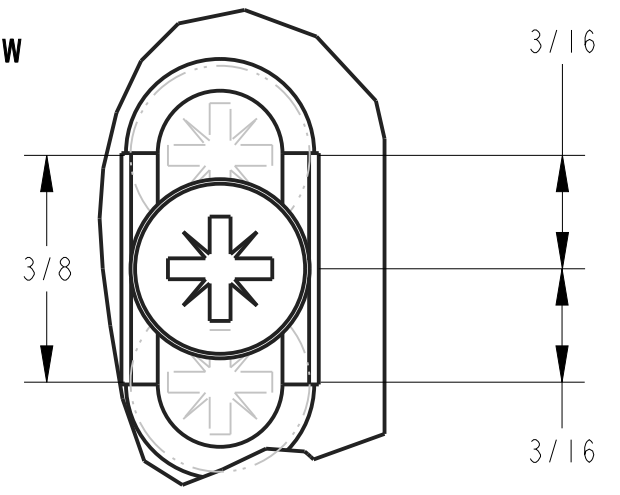

8 7 6 5 4 3 2 1

F
E
D
C
B
A

DOOR FRONT (NOT INCLUDED)
 $\pm 11/16$ HORIZONTAL ADJUSTMENT
 $\pm 3/16$ VERTICAL ADJUSTMENT
 WHEN INSTALLED PER INSTRUCTIONS

SEE DETAIL Y

SEE DETAIL W

DETAIL Y
 SCALE 1.000

DETAIL W
 SCALE 3.000

8 7 6 5 4 3 2 1

8 7 6 5 4 3 2 1

F
E
D
C
B
A

ITEM NUMBER	DESCRIPTION
CDM-WBMS35B	BLACK SINGLE 35QT
CDM-WBMS35WH	WHITE SINGLE 35QT
CDM-WBMS35G	GREY SINGLE 35QT

DRAWING NUMBER		REV
CDM-WBM		D
SIZE	SCALE	SHEET
A3	0.100	2 / 5
DOCUMENT STATUS		Released

8 7 6 5 4 3 2 1

8 7 6 5 4 3 2 1

F
E
D
C
B
A

ITEM NUMBER	DESCRIPTION
CDM-WBMD35B	BLACK DOUBLE 35QT
CDM-WBMD35WH	WHITE DOUBLE 35QT
CDM-WBMD35G	GREY DOUBLE 35QT

DRAWING NUMBER		REV
CDM-WBM		D
SIZE	SCALE	SHEET
A3	0.100	3 / 5
DOCUMENT STATUS		Released

8 7 6 5 4 3 2 1

8 7 6 5 4 3 2 1

F
E
D
C
B
A

ITEM NUMBER	DESCRIPTION
CDM-WBMD50B	BLACK DOUBLE 50QT
CDM-WBMD50WH	WHITE DOUBLE 50QT
CDM-WBMD50G	GREY DOUBLE 50QT

DRAWING NUMBER		REV
CDM-WBM		D
SIZE	SCALE	SHEET
A3	0.100	5 / 5
DOCUMENT STATUS		Released