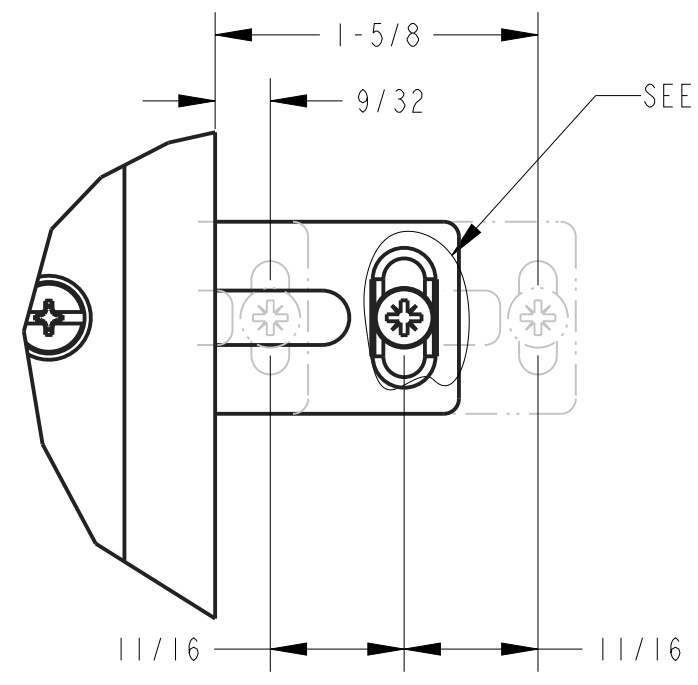

8 7 6 5 4 3 2 1

F
E
D
C
B
A

DOOR FRONT (NOT INCLUDED)
 $\pm 11/16$ HORIZONTAL ADJUSTMENT
 $\pm 3/16$ VERTICAL ADJUSTMENT
 WHEN INSTALLED PER INSTRUCTIONS

SEE DETAIL Y

SEE DETAIL W

DETAIL Y
 SCALE 1.000

DETAIL W
 SCALE 3.000

DOCUMENT STATUS	Released
DIMENSIONS OR FEATURES WITH * ARE CRITICAL	
HARDWARE RESOURCES RESERVES THE RIGHT TO CHANGE SPECIFICATIONS WITHOUT NOTICE. IN CASE OF A DISCREPANCY, ACTUAL PART GEOMETRY SUPERSEDES THIS DOCUMENT.	
THE INFORMATION CONTAINED WITHIN THIS DRAWING IS THE SOLE PROPERTY OF HARDWARE RESOURCES INC. ANY REPRODUCTION IN PART OR WHOLE WITHOUT WRITTEN PERMISSION OF HARDWARE RESOURCES INC. IS PROHIBITED.	

8 7 6 5 4 3 2 1

8 7 6 5 4 3 2 1

F
E
D
C
B
A

ITEM NUMBER	DESCRIPTION
CDM-WBMS35B	BLACK SINGLE 35QT
CDM-WBMS35WH	WHITE SINGLE 35QT
CDM-WBMS35G	GREY SINGLE 35QT

DRAWING NUMBER		REV
CDM-WBM		D
SIZE	SCALE	SHEET
A3	0.100	2 / 5
DOCUMENT STATUS		Released

8 7 6 5 4 3 2 1

8 7 6 5 4 3 2 1

F
E
D
C
B
A

ITEM NUMBER	DESCRIPTION
CDM-WBMD35B	BLACK DOUBLE 35QT
CDM-WBMD35WH	WHITE DOUBLE 35QT
CDM-WBMD35G	GREY DOUBLE 35QT

DRAWING NUMBER		REV
CDM-WBM		D
SIZE	SCALE	SHEET
A3	0.100	3 / 5
DOCUMENT STATUS		Released