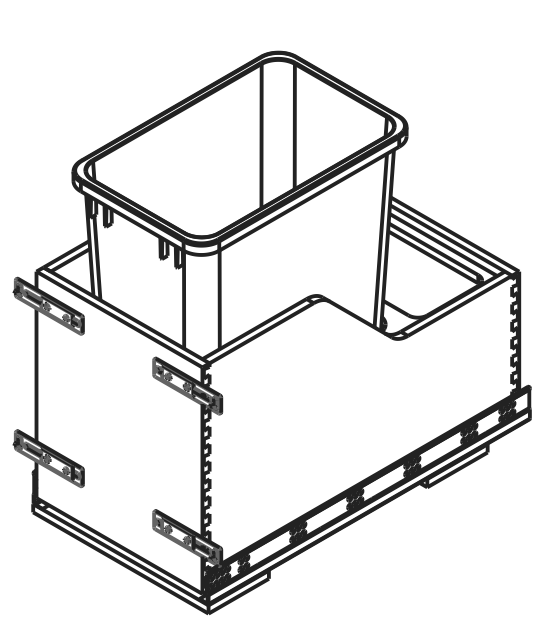

8 7 6 5 4 3 2 1

F
E
D
C
B
A

DOOR FRONT (NOT INCLUDED)
 $\pm 11/16$ HORIZONTAL ADJUSTMENT
 $\pm 3/16$ VERTICAL ADJUSTMENT
 WHEN INSTALLED PER INSTRUCTIONS

SEE DETAIL Y

SEE DETAIL W

DETAIL Y
 SCALE 1.000

DETAIL W
 SCALE 3.000

8 7 6 5 4 3 2 1

8 7 6 5 4 3 2 1

F
E
D
C
B
A

ITEM NUMBER	DESCRIPTION
CDM-WBMS35B	BLACK SINGLE 35QT
CDM-WBMS35WH	WHITE SINGLE 35QT
CDM-WBMS35G	GREY SINGLE 35QT

DRAWING NUMBER		REV
CDM-WBM		D
SIZE	SCALE	SHEET
A3	0.100	2 / 5
DOCUMENT STATUS		Released

8 7 6 5 4 3 2 1

8 7 6 5 4 3 2 1

F
E
D
C
B
A

ITEM NUMBER	DESCRIPTION
CDM-WBMD35B	BLACK DOUBLE 35QT
CDM-WBMD35WH	WHITE DOUBLE 35QT
CDM-WBMD35G	GREY DOUBLE 35QT

DRAWING NUMBER		REV
CDM-WBM		D
SIZE	SCALE	SHEET
A3	0.100	3 / 5
DOCUMENT STATUS		Released