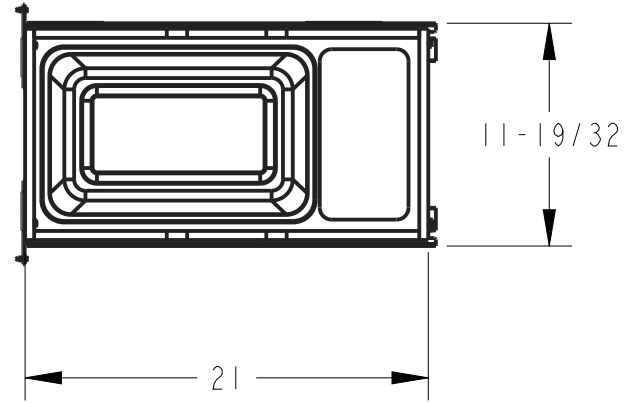

DOCUMENT STATUS	Released
DIMENSIONS OR FEATURES WITH * ARE CRITICAL	
HARDWARE RESOURCES RESERVES THE RIGHT TO CHANGE SPECIFICATIONS WITHOUT NOTICE. IN CASE OF A DISCREPANCY, ACTUAL PART GEOMETRY SUPERSEDES THIS DOCUMENT.	
THE INFORMATION CONTAINED WITHIN THIS DRAWING IS THE SOLE PROPERTY OF HARDWARE RESOURCES INC. ANY REPRODUCTION IN PART OR WHOLE WITHOUT WRITTEN PERMISSION OF HARDWARE RESOURCES INC. IS PROHIBITED.	

8 7 6 5 4 3 2 1

8 7 6 5 4 3 2 1

F
E
D
C
B
A

ITEM NUMBER	DESCRIPTION
CDM-WBMS35B	BLACK SINGLE 35QT
CDM-WBMS35WH	WHITE SINGLE 35QT
CDM-WBMS35G	GREY SINGLE 35QT

DRAWING NUMBER		REV
CDM-WBM		D
SIZE	SCALE	SHEET
A3	0.100	2 / 5
DOCUMENT STATUS		Released

8 7 6 5 4 3 2 1

8 7 6 5 4 3 2 1

F
E
D
C
B
A

ITEM NUMBER	DESCRIPTION
CDM-WBMD35B	BLACK DOUBLE 35QT
CDM-WBMD35WH	WHITE DOUBLE 35QT
CDM-WBMD35G	GREY DOUBLE 35QT

DRAWING NUMBER		REV
CDM-WBM		D
SIZE	SCALE	SHEET
A3	0.100	3 / 5
DOCUMENT STATUS		Released

8 7 6 5 4 3 2 1

8 7 6 5 4 3 2 1

F
E
D
C
B
A

ITEM NUMBER	DESCRIPTION
CDM-WBMD50B	BLACK DOUBLE 50QT
CDM-WBMD50WH	WHITE DOUBLE 50QT
CDM-WBMD50G	GREY DOUBLE 50QT

DRAWING NUMBER		REV
CDM-WBM		D
SIZE	SCALE	SHEET
A3	0.100	5 / 5
DOCUMENT STATUS		Released