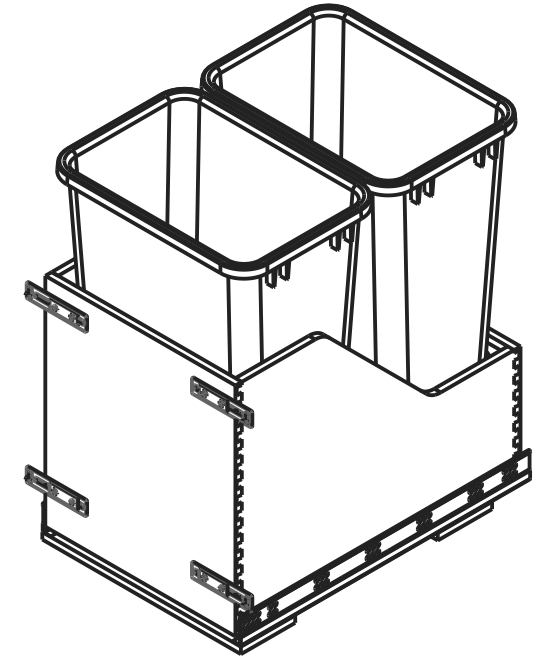

8 7 6 5 4 3 2 1

F
E
D
C
B
A

DOOR FRONT (NOT INCLUDED)
 $\pm 11/16$ HORIZONTAL ADJUSTMENT
 $\pm 3/16$ VERTICAL ADJUSTMENT
 WHEN INSTALLED PER INSTRUCTIONS

SEE DETAIL Y

SEE DETAIL W

DETAIL Y
 SCALE 1.000

DETAIL W
 SCALE 3.000

8 7 6 5 4 3 2 1

8 7 6 5 4 3 2 1

F
E
D
C
B
A

ITEM NUMBER	DESCRIPTION
CDM-WBMS35B	BLACK SINGLE 35QT
CDM-WBMS35WH	WHITE SINGLE 35QT
CDM-WBMS35G	GREY SINGLE 35QT

DRAWING NUMBER		REV
CDM-WBM		D
SIZE	SCALE	SHEET
A3	0.100	2 / 5
DOCUMENT STATUS		Released

8 7 6 5 4 3 2 1

8 7 6 5 4 3 2 1

F
E
D
C
B
A

ITEM NUMBER	DESCRIPTION
CDM-WBMD35B	BLACK DOUBLE 35QT
CDM-WBMD35WH	WHITE DOUBLE 35QT
CDM-WBMD35G	GREY DOUBLE 35QT

DRAWING NUMBER		REV
CDM-WBM		D
SIZE	SCALE	SHEET
A3	0.100	3 / 5
DOCUMENT STATUS		Released